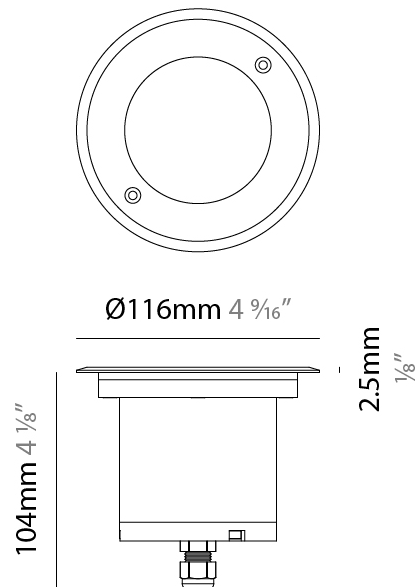

GENERAL

Series: Caliber
Subseries: Caliber 120 D
Brand: Unonovesette
Division: Exterior
Mounting Type: Recessed
Mounting Location: In-Ground
Subcategory: Drive Over

PHYSICAL

Shape: Square
Diameter (mm): 116
Diameter (in): 4 9/16
Height (mm): 104
Height (in): 4 1/8
Light Distribution: Direct
Weight (kg): 0.900
Weight (lbs): 1.98
Installation Requirement: Housing box
Diffuser: Extra clear glass 6mm
Fixture Finish: [ASB / SST](#)
Fixture Material: Stainless Steel AISI 316L
Cable Details: 350mm NS20N PCP 2x0.5 mm2

ELECTRICAL

Lamp Type: LED
Input Wattage (W): 9.04
Total Output Wattage (W): 8.5
Dimming: Non-Dimming / Phase Dimming (120Vac only) / 0-10V Dimming
Driver Included: No
Driver Location: Remote
Driver Type: Constant Voltage - Universal
Driver Class: Class 2
Input Voltage (V): 120 - 277
Output Voltage (V): 24

LED

Number of LEDs: 1
Color Temperature (°K): [2700 / 3000 / 4000](#)
Max. Delivered Lumen (lm): 730 (3000K)
CRI: >90 CRI
Lamp Life (hrs): 100000

OPTICAL

Optic°: [10 / 35 / 50](#)
Beam Angle: Narrow / Medium / Wide
Adjustability: Rotational 360°; Tilt 15°

RATINGS AND CERTIFICATIONS

Certified By: Certified for North American Standards
IP rating: IP68 (not for permanent immersion)
IK Rating: IK08
Marine Grade: Stainless Steel AISI 316L