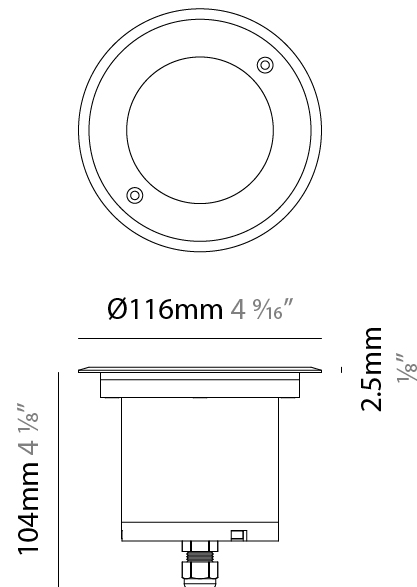

GENERAL

Series: Caliber
Subseries: Caliber 120 D
Brand: Unonovesette
Division: Exterior
Mounting Type: Recessed
Mounting Location: In-Ground
Subcategory: Drive Over

PHYSICAL

Shape: Square
Diameter (mm): 116
Diameter (in): 4 5/16
Height (mm): 104
Height (in): 4 1/8
Light Distribution: Direct
Weight (kg): 0.900
Weight (lbs): 1.98
Installation Requirement: Housing box
Diffuser: Extra clear glass 6mm
Fixture Finish: [ASB / SST](#)
Fixture Material: Stainless Steel AISI 316L
Cable Details: 350mm NS20N PCP 2x0.5 mm2

ELECTRICAL

Lamp Type: LED
Input Wattage (W): 10.4
Total Output Wattage (W): 8.6
Dimming: Non-Dimmable / 0-10V Dimming
Driver Included: No
Driver Location: Remote
Driver Type: Constant Voltage - Universal
Driver Class: Class 2
Housing: ENCP8
Input Voltage (V): 120 - 277
Output Voltage (V): 24
Constant Voltage (V): 24.06

LED

Number of LEDs: 1
Color Temperature (°K): [RGBW](#)
CRI: >90 CRI
Lamp Life (hrs): 100000

OPTICAL

Optic°: 35
Beam Angle: Medium
Adjustability: Rotational 360°; Tilt 15°

RATINGS AND CERTIFICATIONS

Certified By: Certified for North American Standards
IP rating: IP68 (not for permanent immersion)
IK Rating: IK08
Marine Grade: Stainless Steel AISI 316L