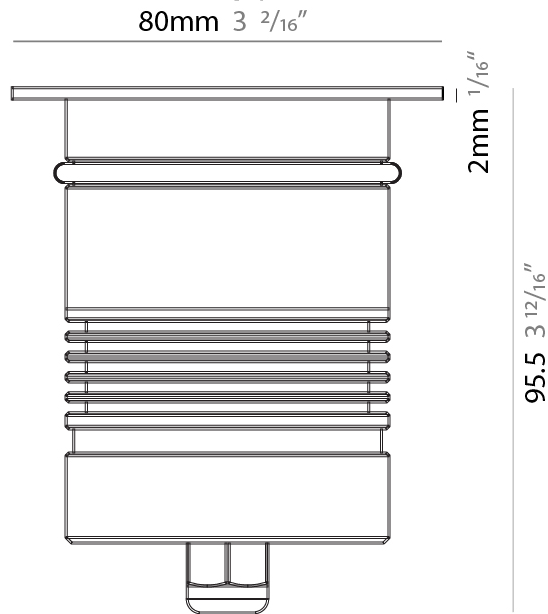

CALIBER 80 Q RECESSED

E12I0029-

base number

PROJECT	
TYPE	
SPECIFIER	
QUANTITY	
DATE	

1. To build a product code in our configurator select the specify button on the base model # product page
2. To build a manual product code on this datasheet choose from the options listed below in blue font and add the suffix to the base model #

GENERAL

Series: Caliber
Subseries: Caliber 80 Q
Brand: Unonovesette
Division: Exterior
Mounting Type: Recessed
Mounting Location: In-Ground
Subcategory: Drive Over

PHYSICAL

Shape: Square
Diameter (mm): 80
Diameter (in): 3 1/8
Height (mm): 95.5
Height (in): 3 3/4
Light Distribution: Direct
Installation Requirement: Housing box / Fixing springs
Diffuser: Extra clear / Frosted glass 6mm
Fixture Finish: Stainless Steel AISI 316L
Fixture Material: Stainless Steel AISI 316L
Cable Details: 350mm NS20N PCP 2x0.5 mm2

ELECTRICAL

Lamp Type: LED
Total Output Wattage (W): 9
Dimming: DMX
Driver Included: No
Driver Location: Remote
Driver Type: Constant Voltage - Universal
Driver Class: Class 2
Input Voltage (V): 120 - 277
Output Voltage (V): 24

LED

Number of LEDs: 1
Color Temperature (°K): RGBW
Max. Delivered Lumen (lm): 730
CRI: >90 CRI
Lamp Life (hrs): 100000
Special LEDs offerings: RGBW

OPTICAL

Optic°: 35

RATINGS AND CERTIFICATIONS

Certified By: Certified for North American Standards
IP rating: IP68 (not for permanent immersion)
IK Rating: IK08
Marine Grade: Stainless Steel AISI 316L