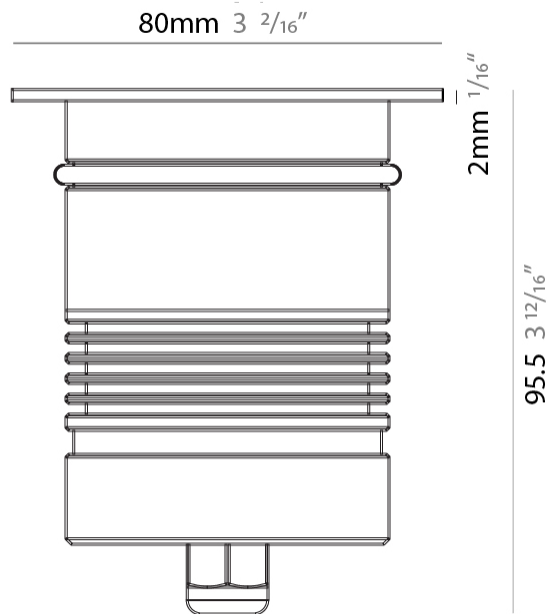

GENERAL

Series: Caliber
Subseries: Caliber 80 Q
Brand: Unonovesette
Division: Exterior
Mounting Type: Recessed
Mounting Location: In-Ground
Subcategory: Drive Over

PHYSICAL

Shape: Square
Diameter (mm): 80
Diameter (in): 3 1/8
Height (mm): 95.5
Height (in): 3 3/4
Light Distribution: Direct
Load Resistance (kg): 2500
Load Resistance (lbs): 5511
Installation Requirement: Housing box / Fixing springs
Diffuser: Extra clear / Frosted glass 6mm
Fixture Finish: Stainless Steel AISI 316L
Fixture Material: Stainless Steel AISI 316L
Cable Details: 350mm NS20N PCP 2x0.5 mm2

ELECTRICAL

Lamp Type: LED
Input Wattage (W): 8.1
Total Output Wattage (W): 5
Dimming: Non-Dimming / Phase Dimming (120Vac only) / 0-10V Dimming
Driver Included: No
Driver Location: Remote
Driver Type: Constant Voltage - Universal
Driver Class: Class 2
Input Voltage (V): 120 - 277
Output Voltage (V): 24

LED

Number of LEDs: 1
Color Temperature (°K): 2700 / 3000 / 4000
Max. Delivered Lumen (lm): 515
CRI: >90 CRI
Lamp Life (hrs): 100000

OPTICAL

Optic°: 10 / 30 / 50 / DIF
Beam Angle: Narrow / Medium / Wide / Diffused

RATINGS AND CERTIFICATIONS

Certified By: Certified for North American Standards
IP rating: IP68 (not for permanent immersion)
IK Rating: IK08
Marine Grade: Stainless Steel AISI 316L

PROJECT
TYPE
SPECIFIER
QUANTITY
DATE